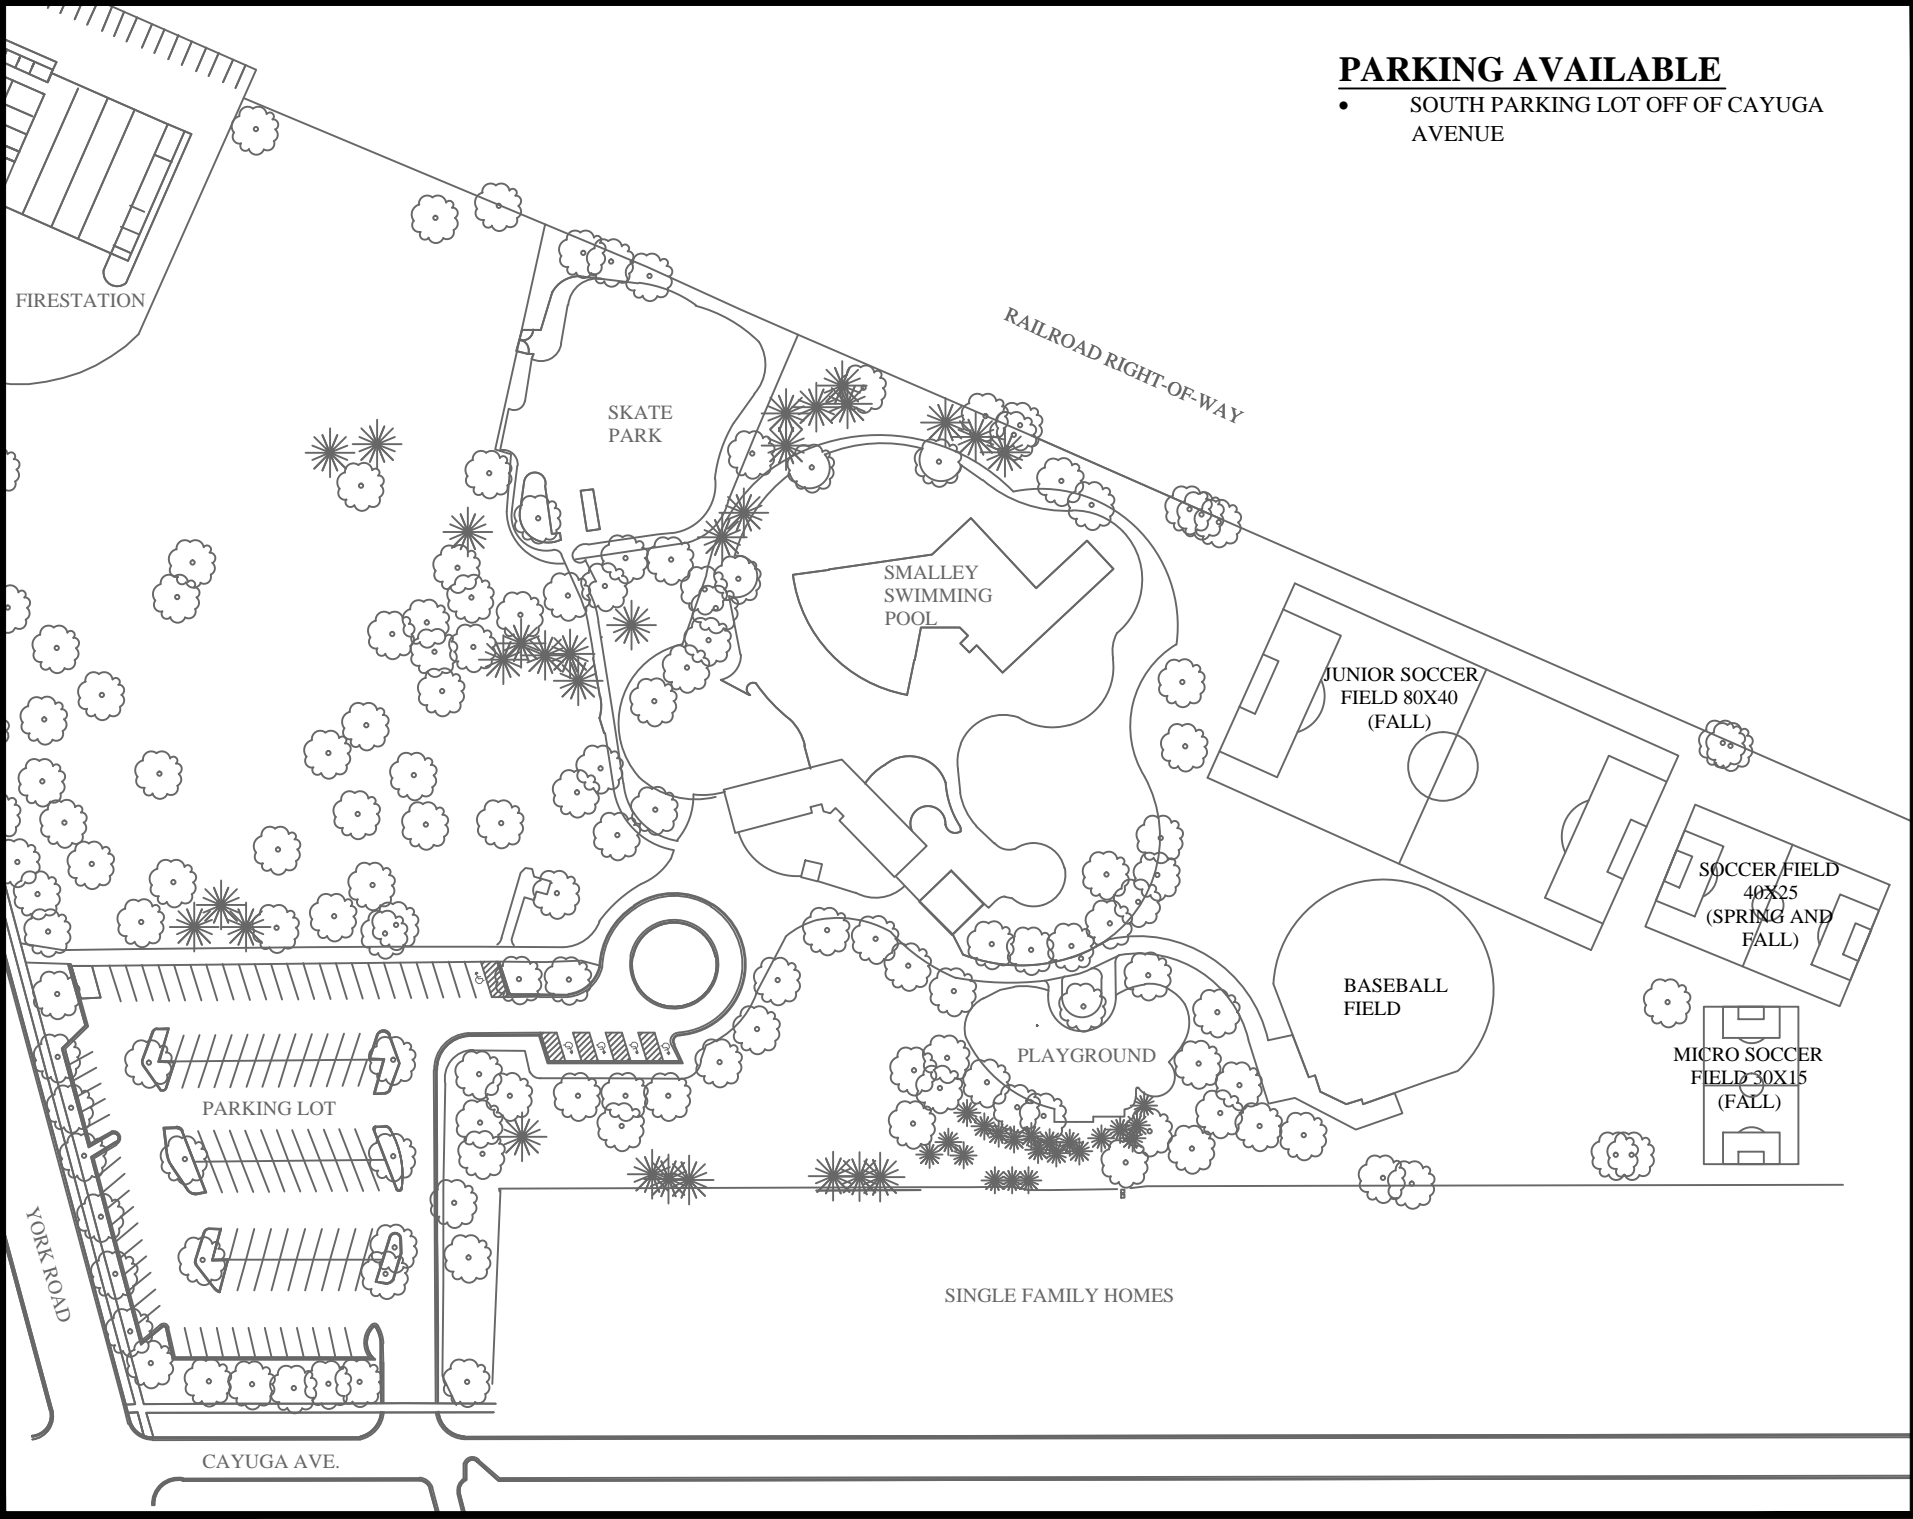

# PARKING AVAILABLE

- SOUTH PARKING LOT OFF OF CAYUGA AVENUE

DATE: 7-13-10  
DRAWN BY:  
JERRY PASK, ASLA, RLA,  
CPRP, CPSI  
COLLEEN TOOMEY, ASLA

YORK COMMONS PARK  
665 S. YORK AVE.

SPORTS FIELD  
LOCATION MAP

NORTH  
SCALE:  
NONE

SHEET NO.

1 OF 1