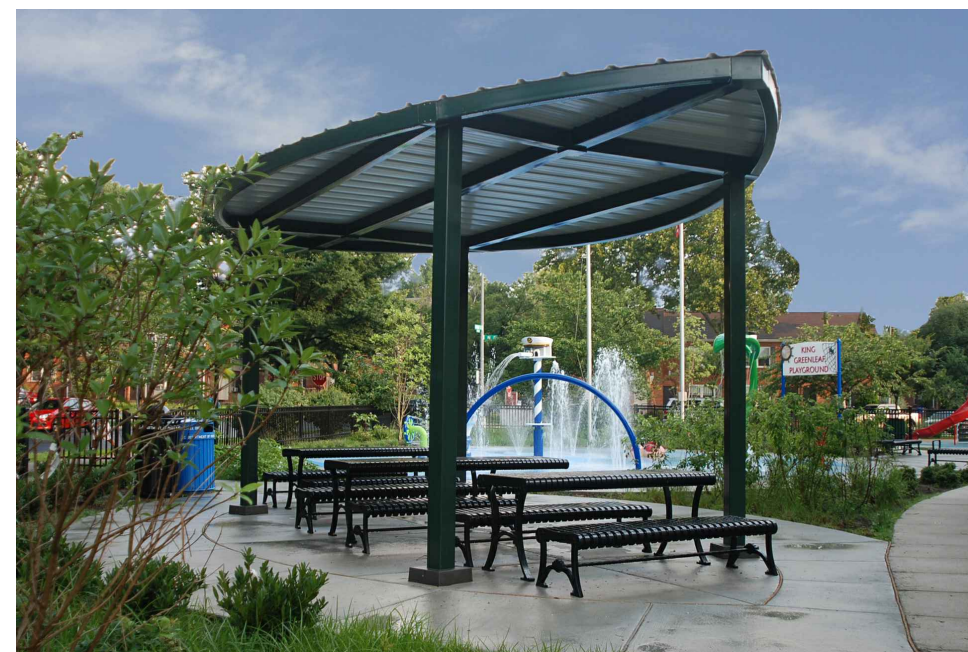

**OVERALL SITE**

**Lending Library**

**Vine Tunnel**

**5-12 Play Area**

- Crab Net Trap with Slide
- 50' Zip Line
- Spinners
- Precast Concrete Benches, Various Sizes

**Shelter and Plaza**

- Leaf Shaped with Punched Metal Roof
- Table Seating Area
- Game Tables
- Giant Checkerboard

**Sensory Play**  
- Musical Instruments

**2-5 Play Area**

- Play House
- Swings: Belts, ADA and Tot
- Spinners
- Talk Tubes

**Demonstration Garden**

- Raised Planter

**Bamboo Jungle & Fitness Equipment**

- with Chest / Back Press & Tai Chi Wheels

**4' Ornamental Fence at Perimeter**

**Path Connection to Sidewalk on East St. Charles Road**