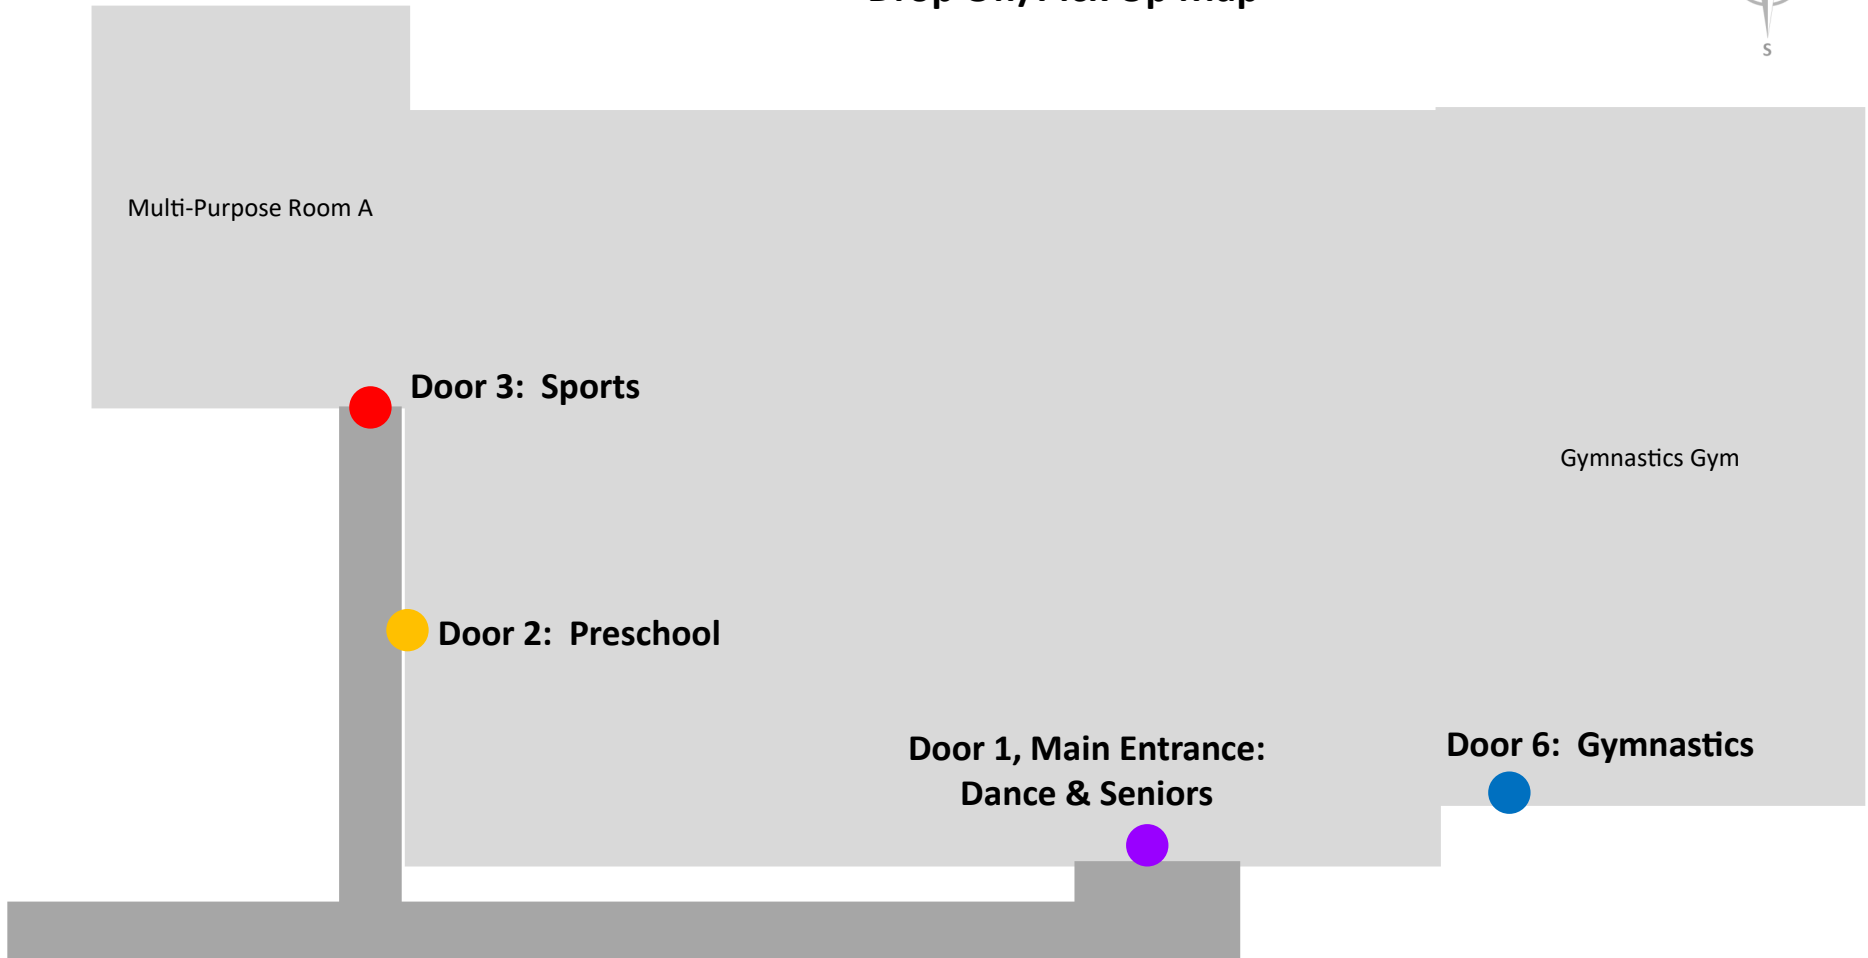

Wagner Community Center

Drop Off/Pick Up Map

Preschool &
Sports Classes
Parking

West Parking

Dance Parking-
Indicated by purple signs

Gymnastics Parking-
Indicated by blue signs

**PLEASE PARK WHEN DROPPING &
PICKING UP**

Main Parking Lot