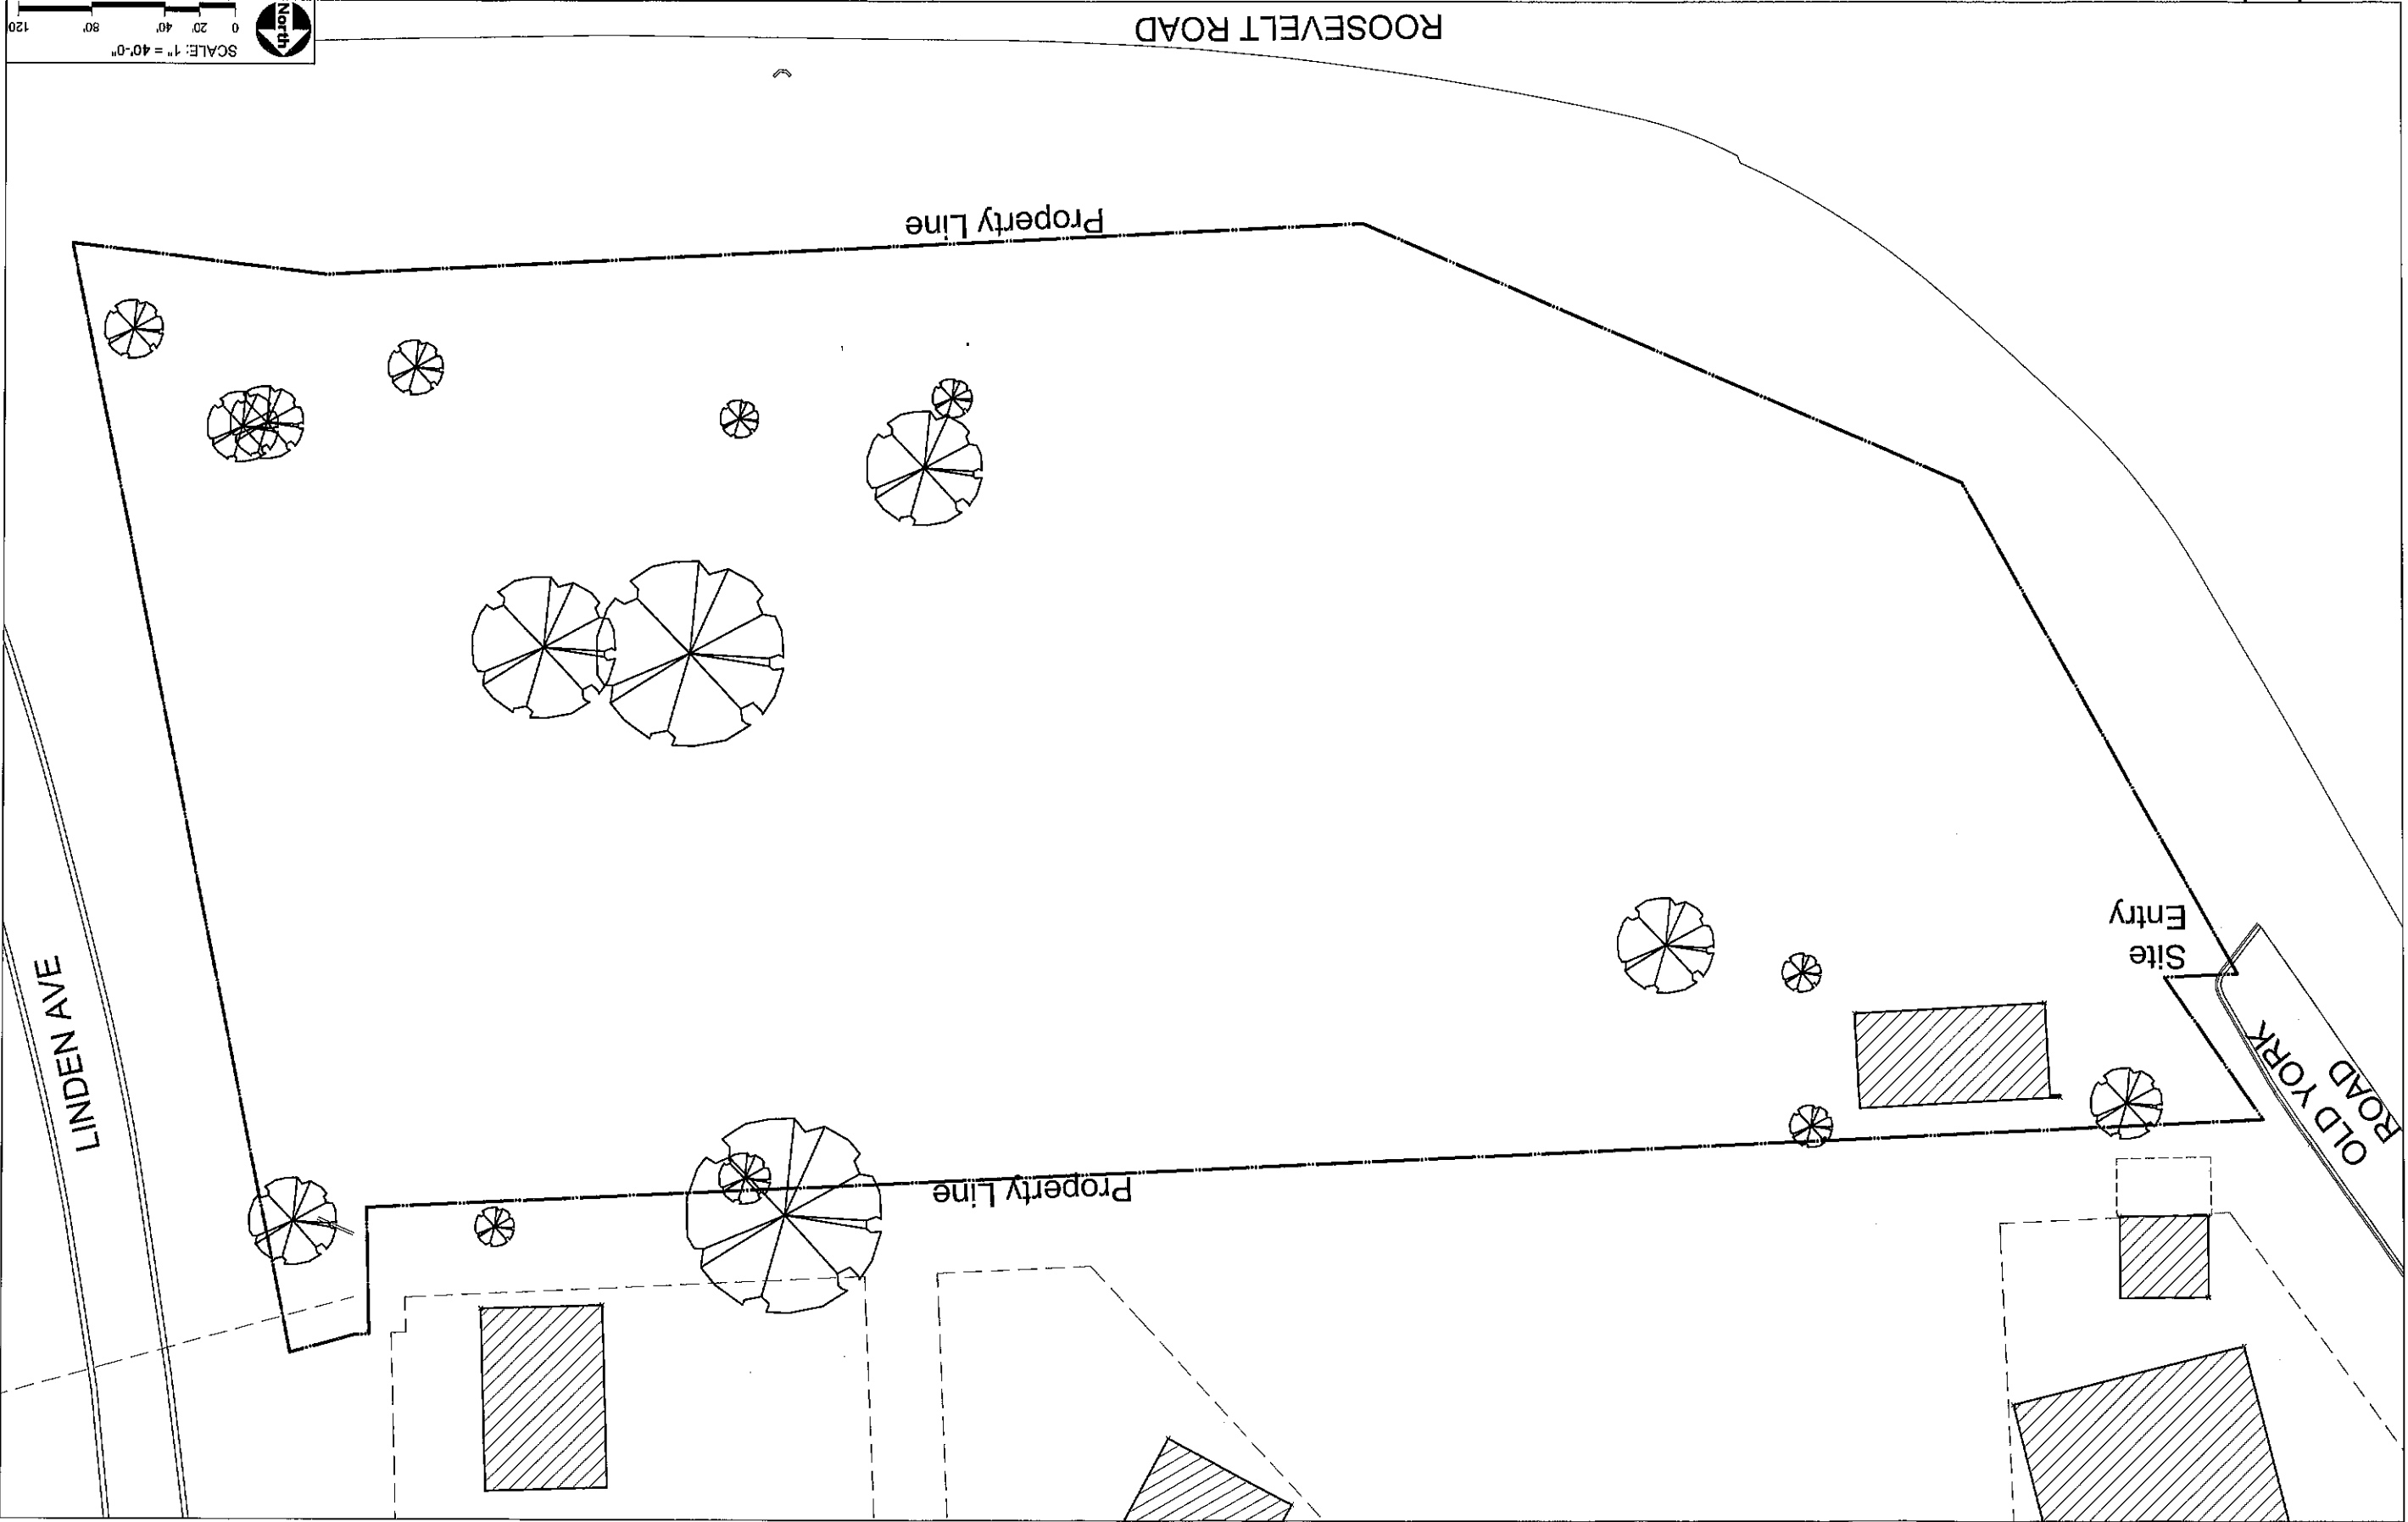

BASE MAP

JULY 12, 2016
4:00 PM
Project No. 16-001
Elmhurst Park District

05761 OLD YORK ROAD DOG PARK

SCALE: 1" = 40'-0"
0 20 40 80 120
North