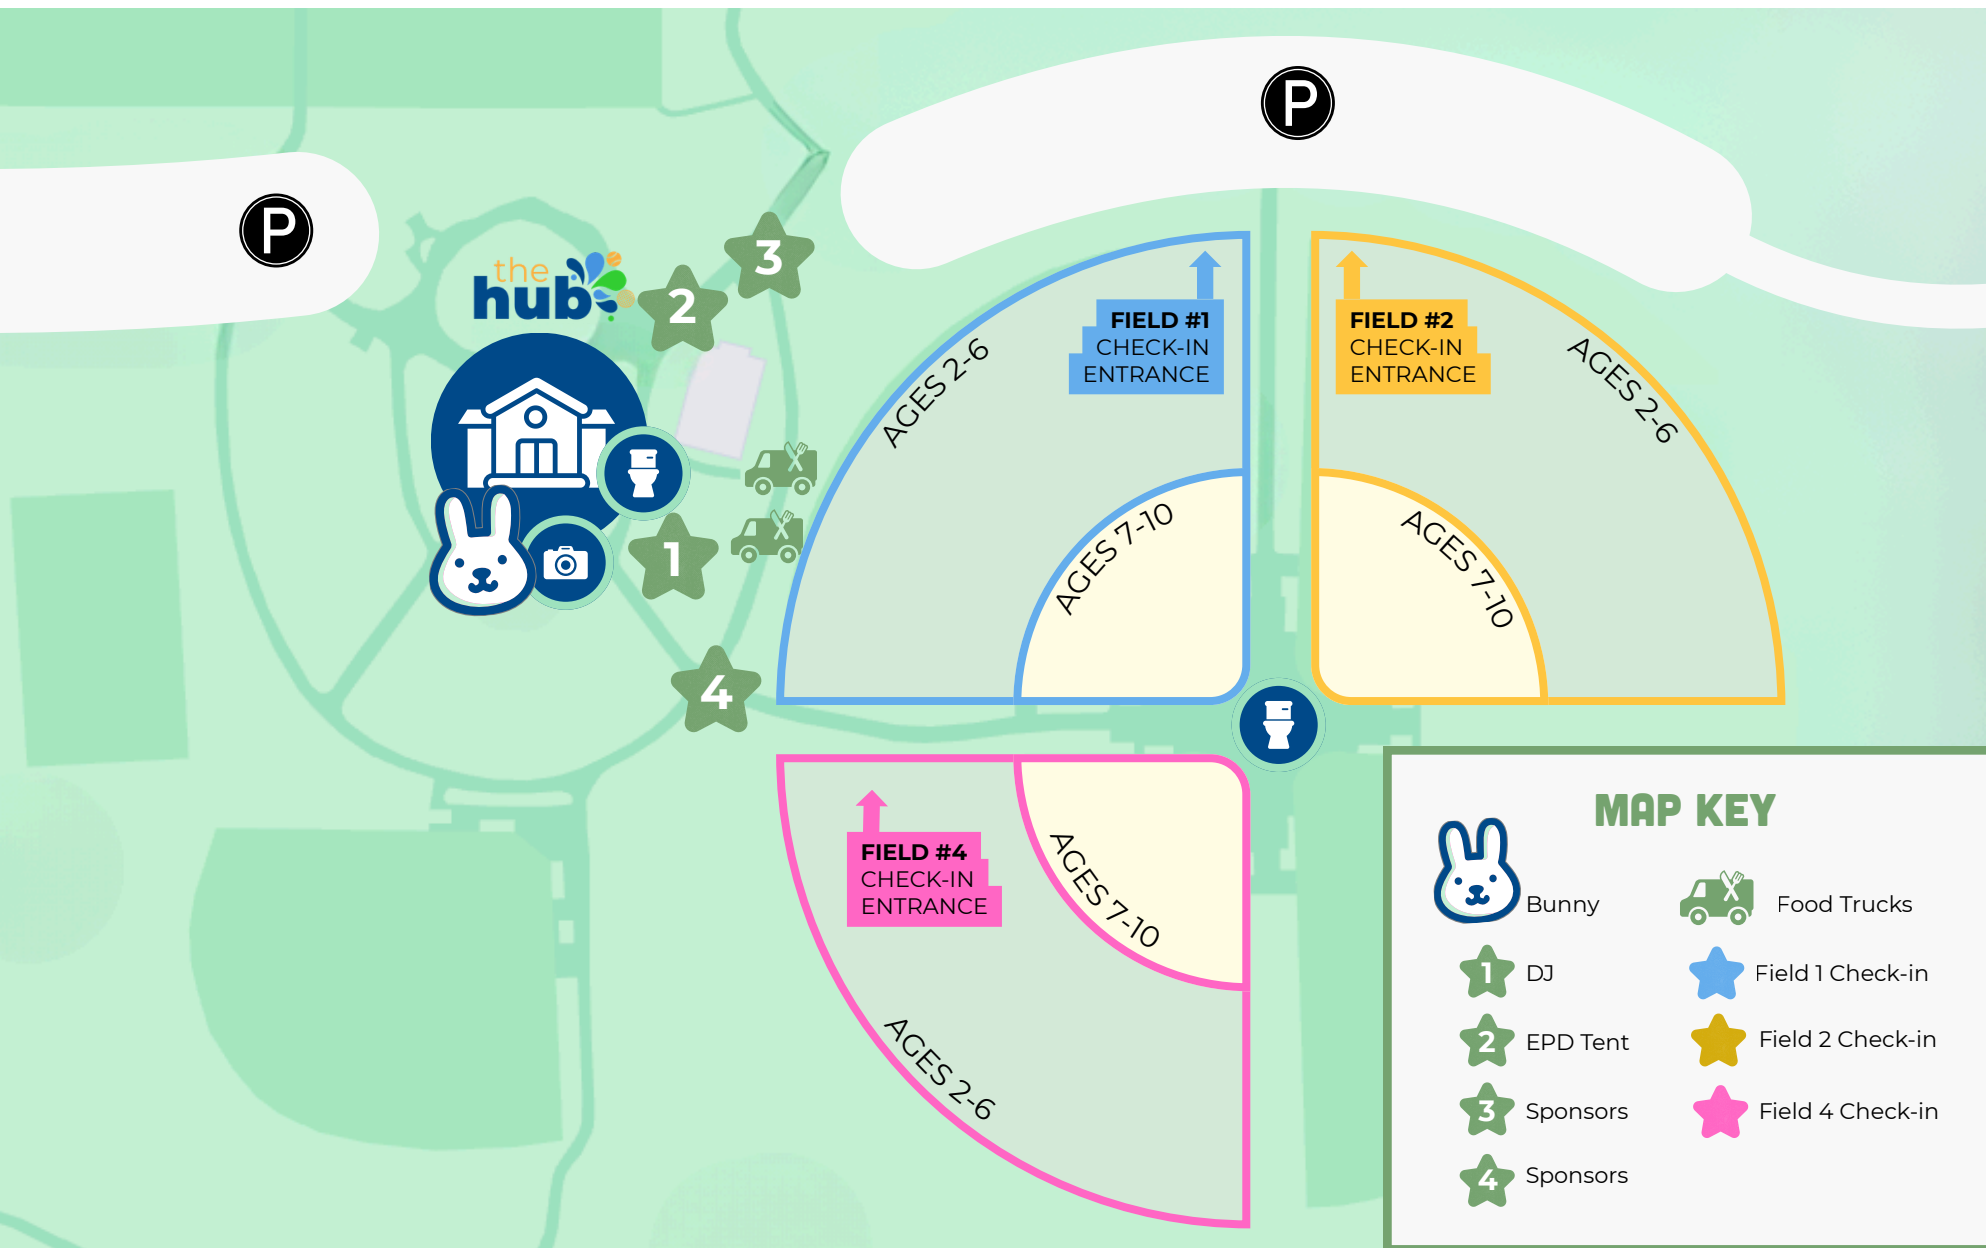

ELMHURST PARK DISTRICT

EGG HUNT

EVENT MAP

SPONSORED BY

@properties | CHRISTIE'S

AWINTRUST COMMUNITY BANK

AQUA KNIGHT PLUMBING SERVICES AND PROTECTION

MAP KEY

	Bunny		Food Trucks
	DJ		Field 1 Check-in
	EPD Tent		Field 2 Check-in
	Sponsors		Field 4 Check-in
	Sponsors		

WALNUT ST.

W. ARMITAGE AVE.