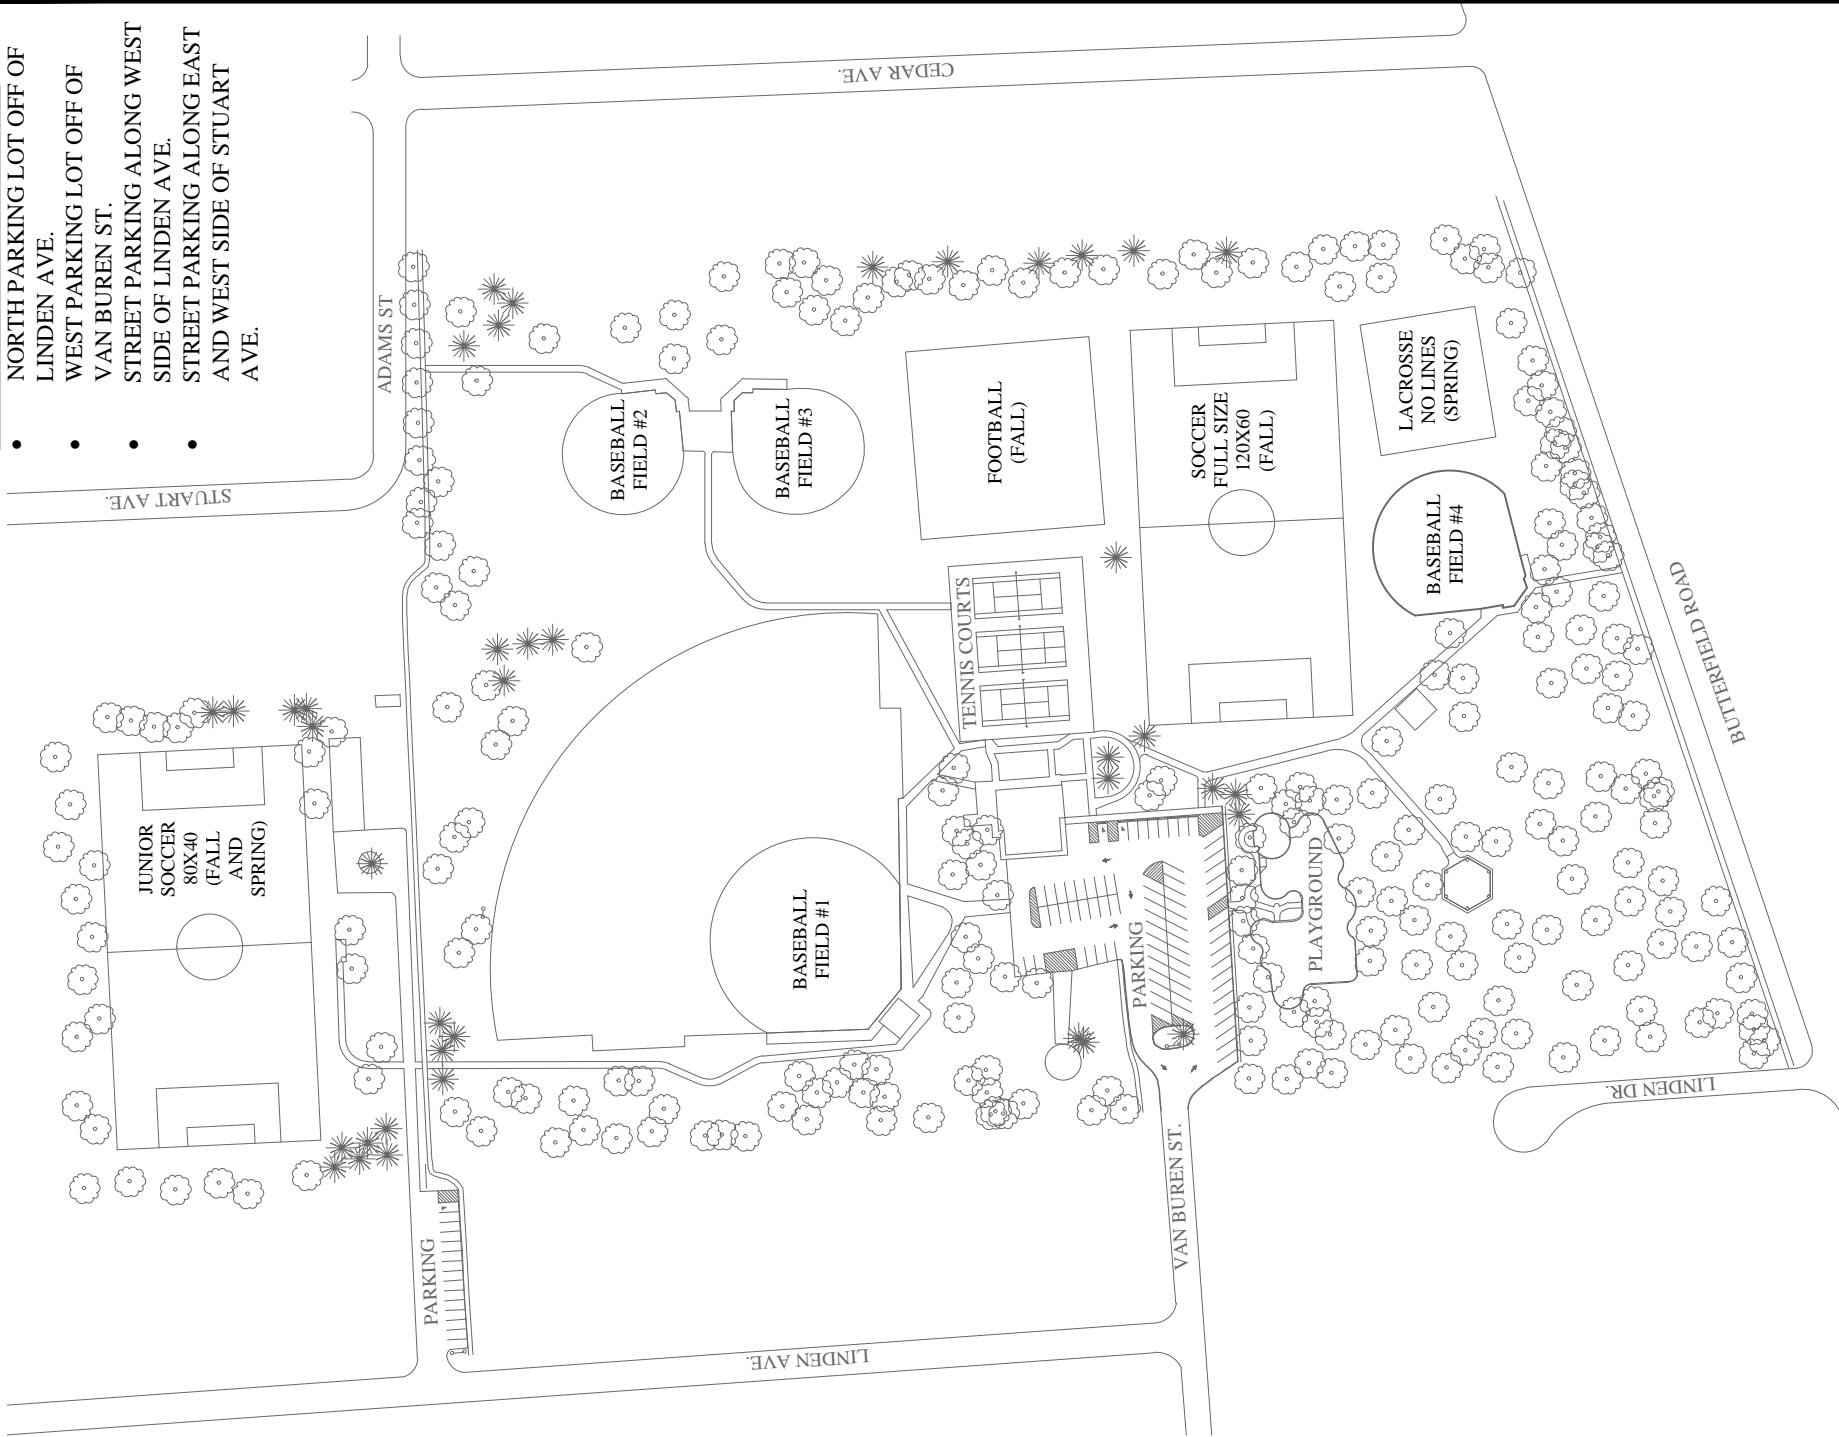

**PARKING AVAILABLE**

- NORTH PARKING LOT OFF OF LINDEN AVE.
- WEST PARKING LOT OFF OF VAN BUREN ST.
- STREET PARKING ALONG WEST SIDE OF LINDEN AVE.
- STREET PARKING ALONG EAST AND WEST SIDE OF STUART AVE.

DATE: 7-14-10  
 DRAWN BY:  
 JERRY PASK, ASLA, RLA,  
 CRRP, CPSI  
 COLLEEN TOOMEY, ASLA

**BUTTERFIELD PARK**  
 385 E. VAN BUREN

**SPORTS FIELD**  
 LOCATION MAP

NORTH  
  
 SCALE: NONE

SHEET NO.

1 OF 1