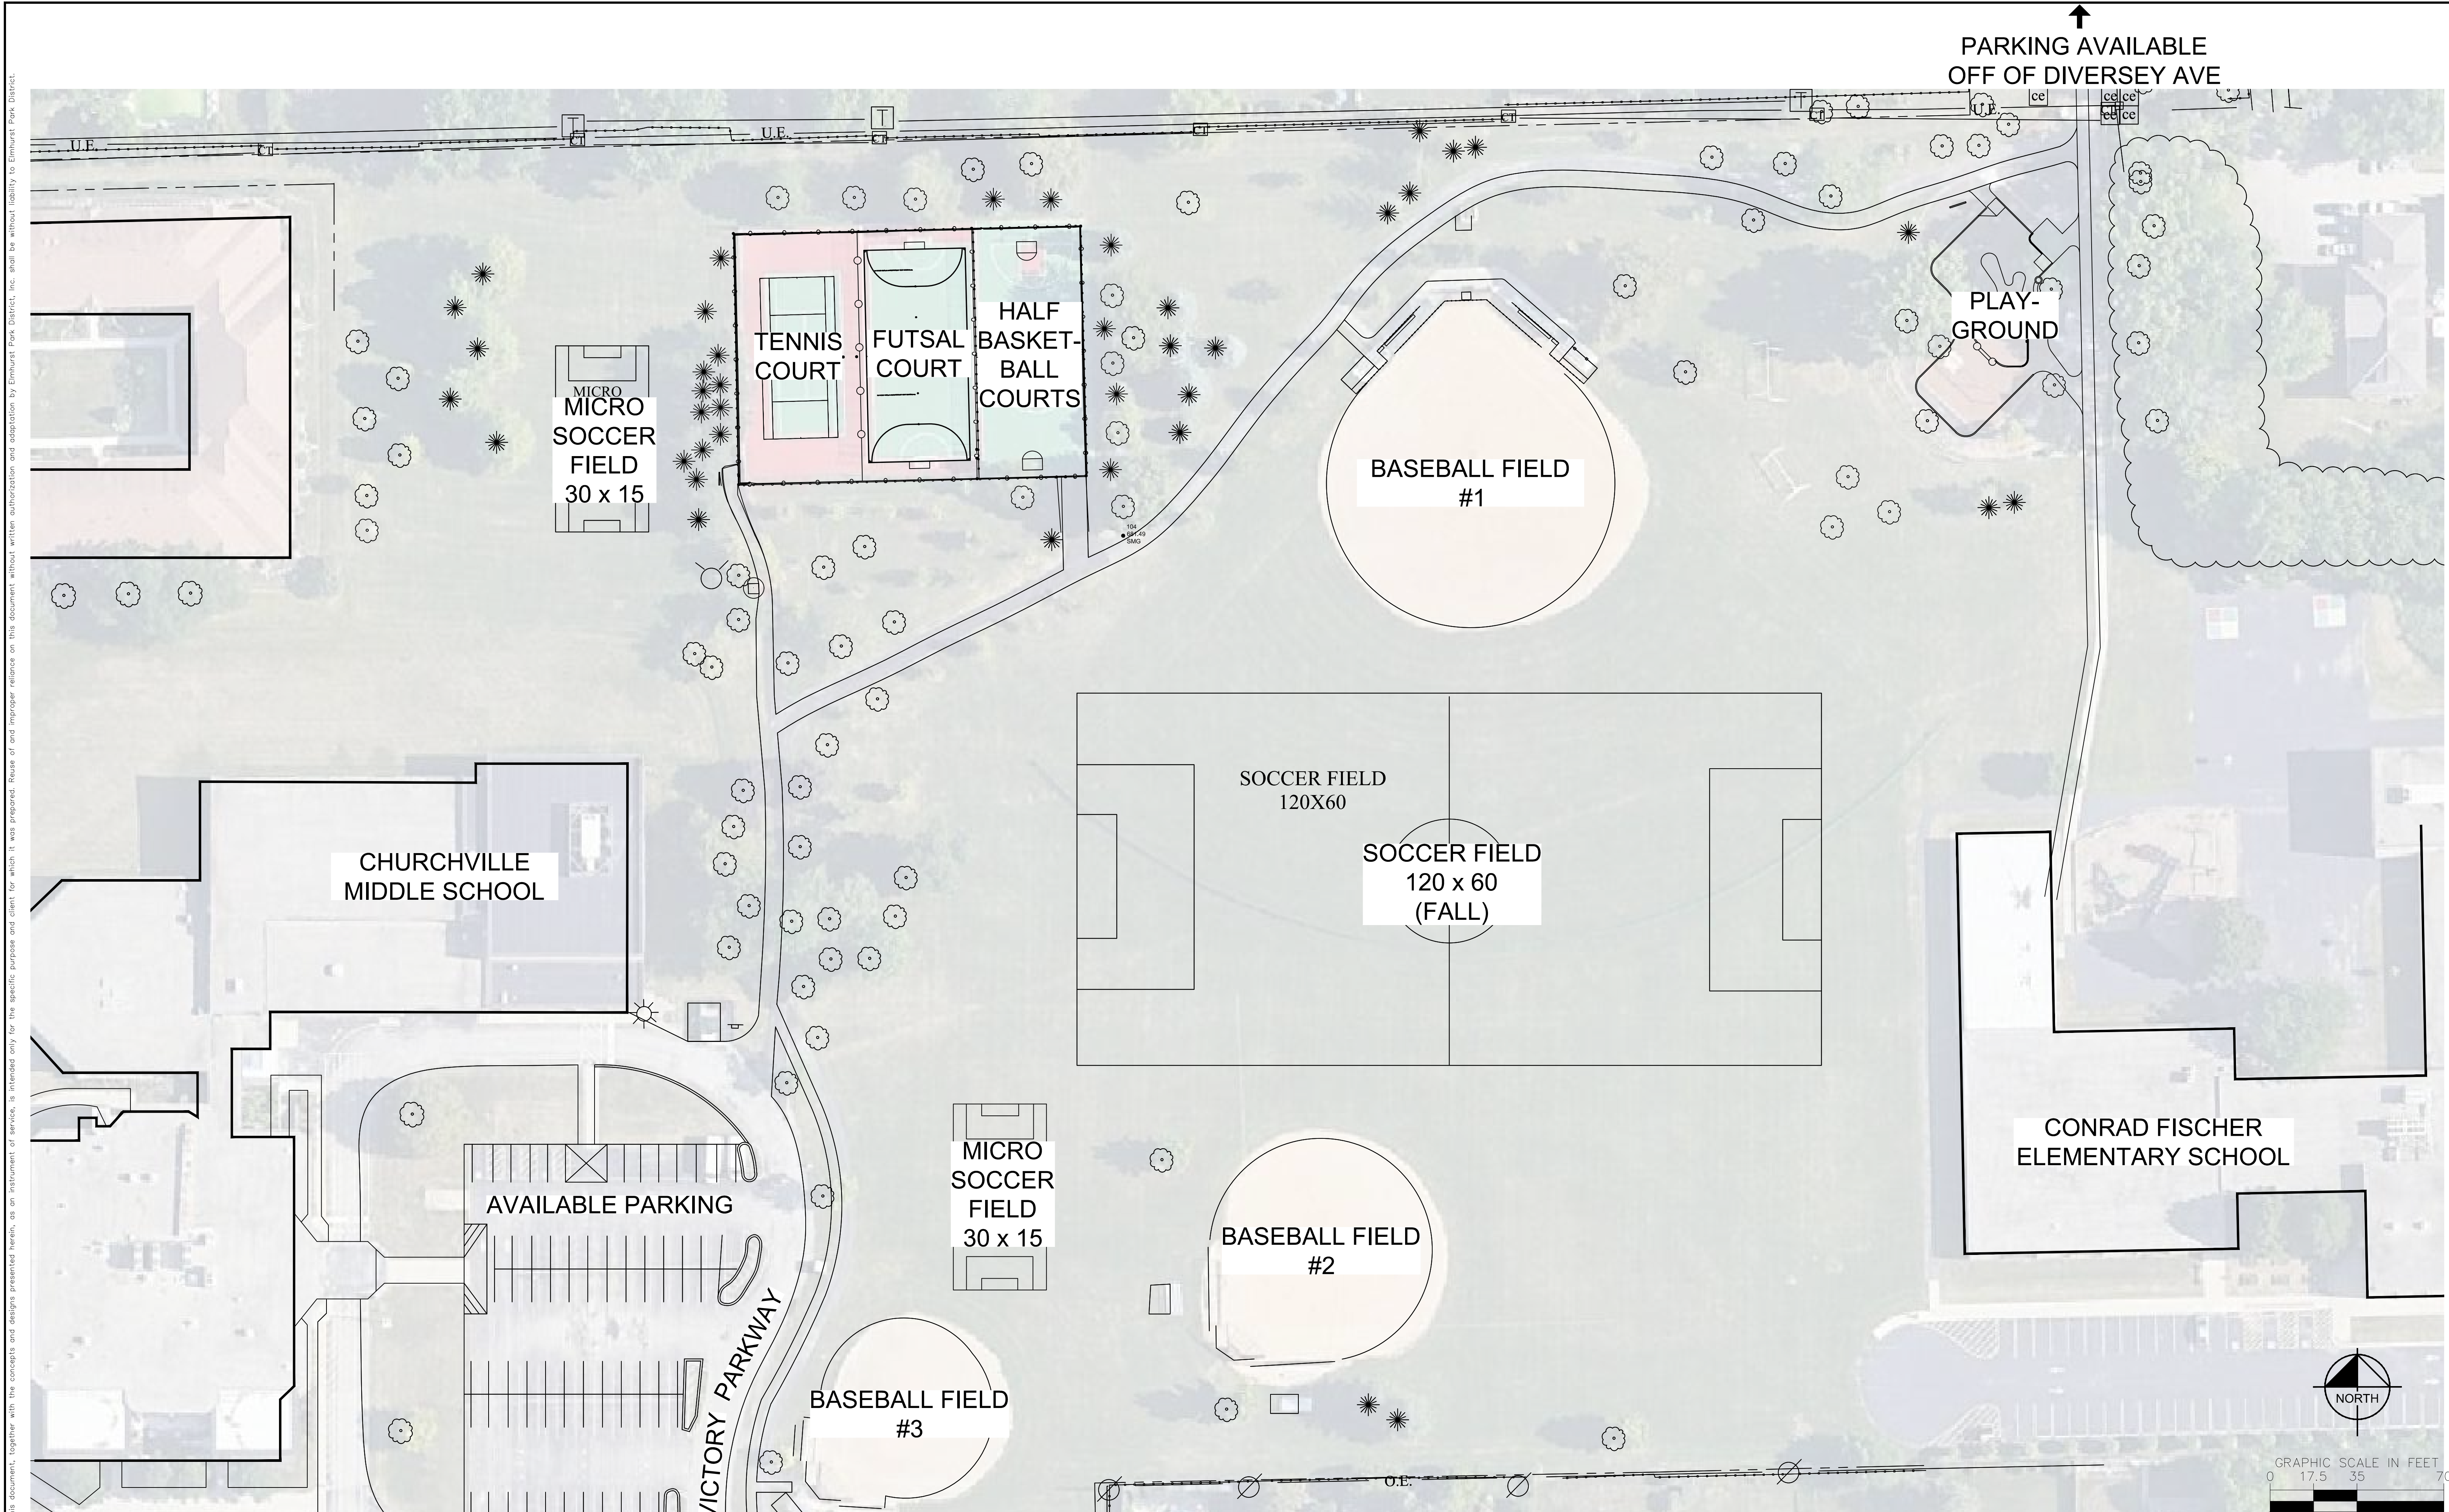

PARKING AVAILABLE  
OFF OF DIVERSEY AVE

No.	REVISIONS	DATE	BY

EPD PROJECT  
DATE: 4/25/2019  
SCALE: AS SHOWN  
DESIGNED BY: JGC  
DRAWN BY: JGC  
CHECKED BY: JGC

**SPORTS FIELDS LOCATION MAP**  
PREPARED FOR  
ELMHURST PARK DISTRICT

LICENSED PROFESSIONAL  
DATE: \_\_\_\_\_

**CONRAD FISCHER PARK  
INTERSECTION OF  
DIVERSEY AVE. & CROWN RD.**

SHEET NUMBER  
**CF-00**