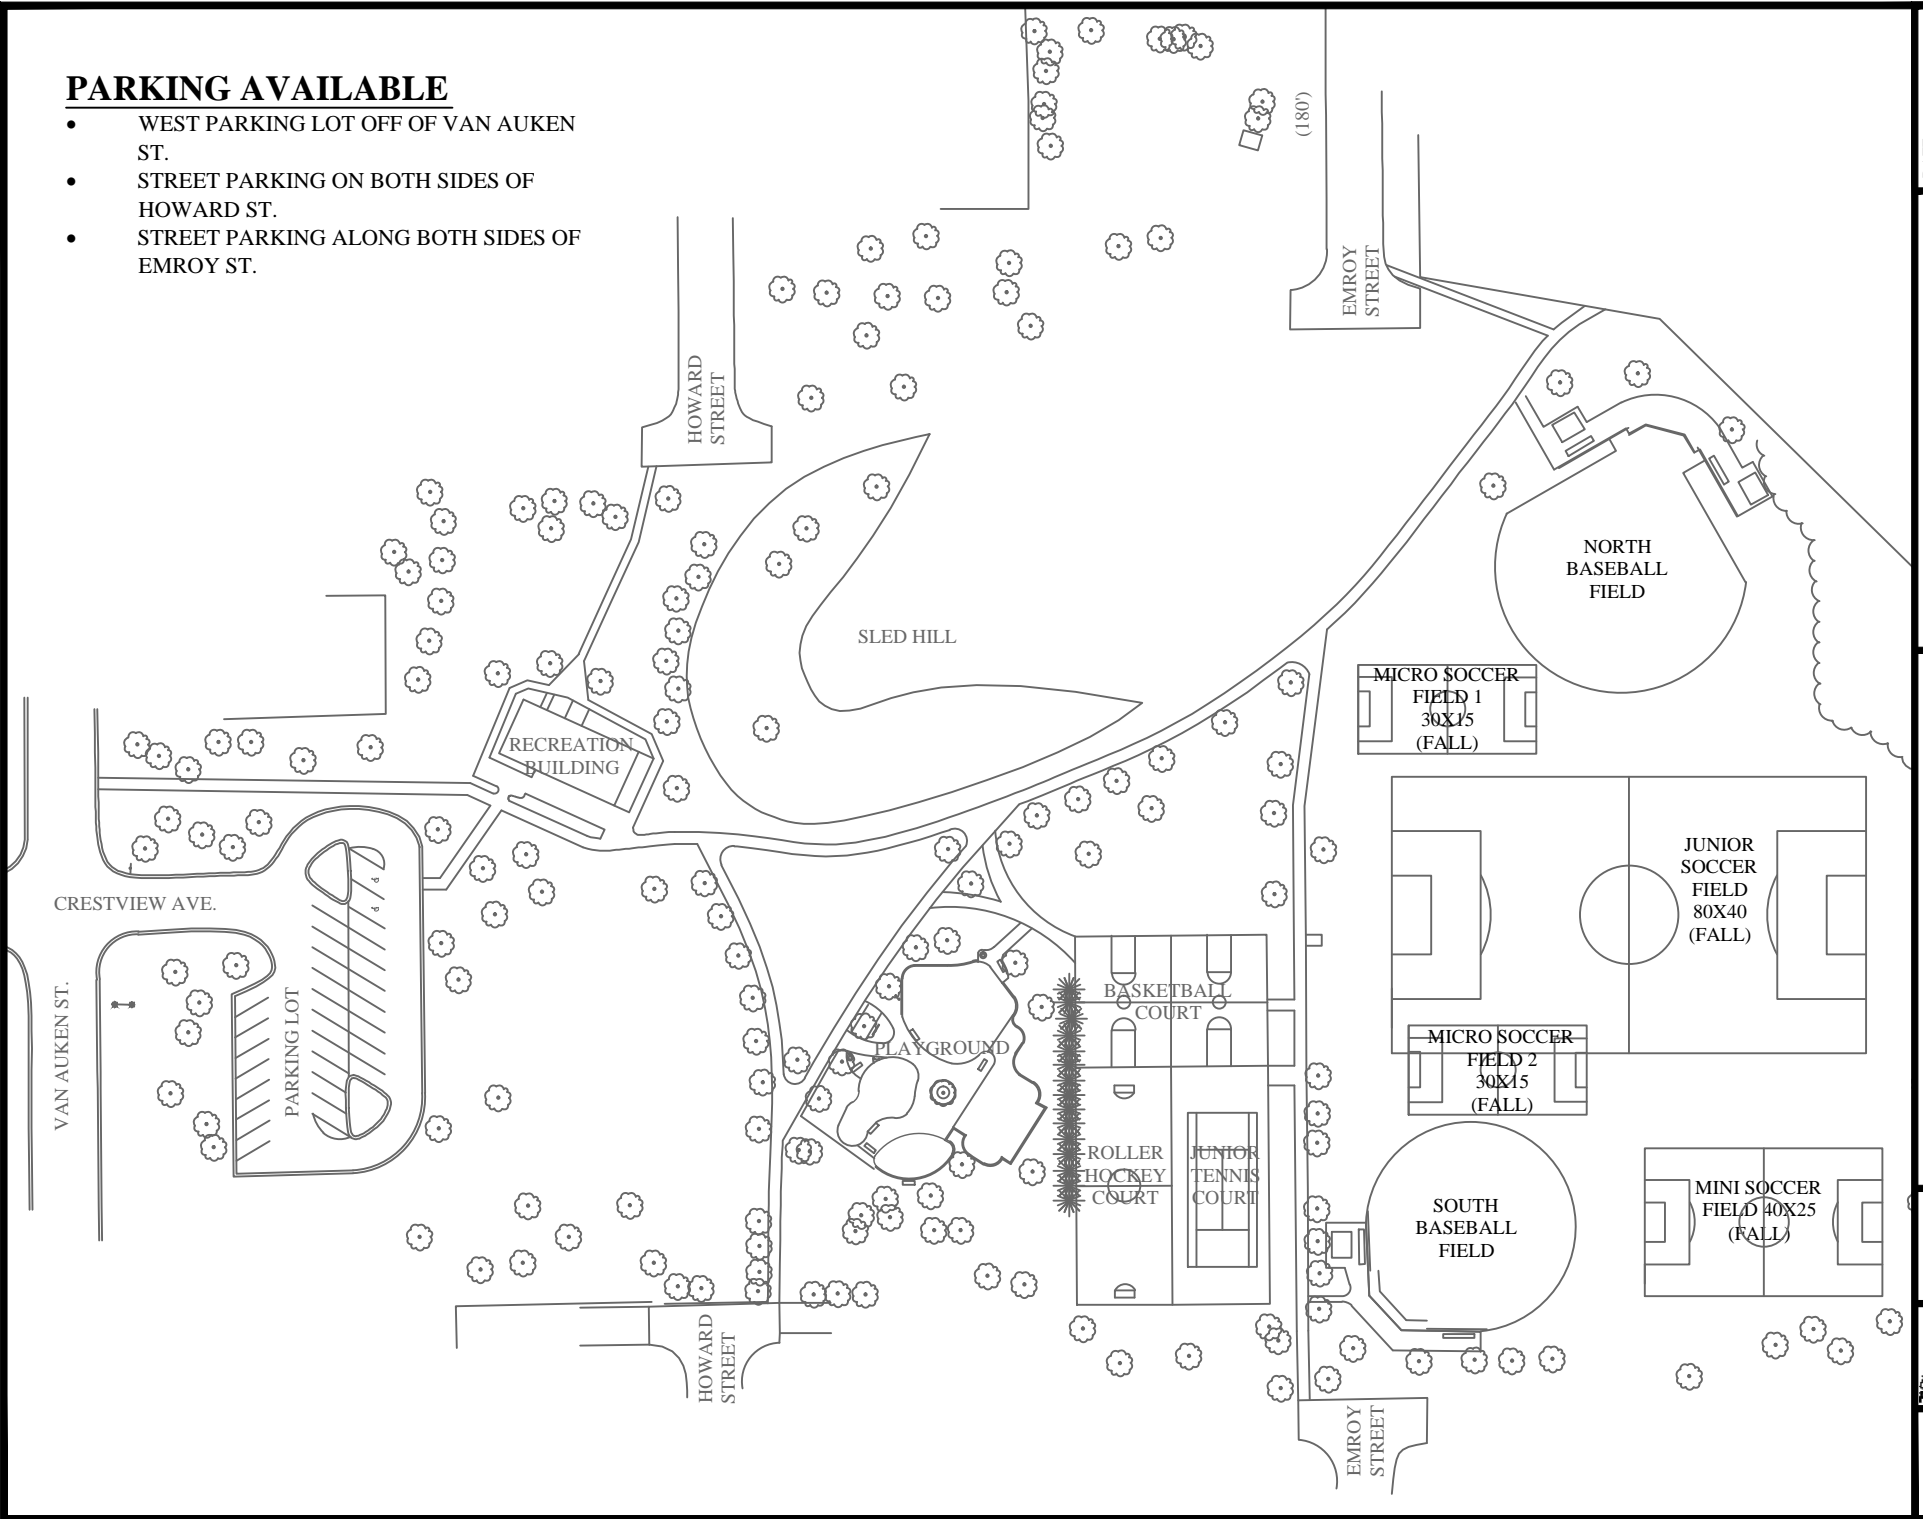

PARKING AVAILABLE

- WEST PARKING LOT OFF OF VAN AUKEN ST.
- STREET PARKING ON BOTH SIDES OF HOWARD ST.
- STREET PARKING ALONG BOTH SIDES OF EMROY ST.

DATE: 7-15-10
 DRAWN BY:
 JERRY PASK, ASLA, RLA,
 CRRP, CPSI
 COLLEEN TOOMEY, ASLA

CRESTVIEW PARK
 245 E. CRESTVIEW

SPORTS FIELD
 LOCATION MAP

NORTH

 SCALE:
 NONE

SHEET NO.

1 OF 1