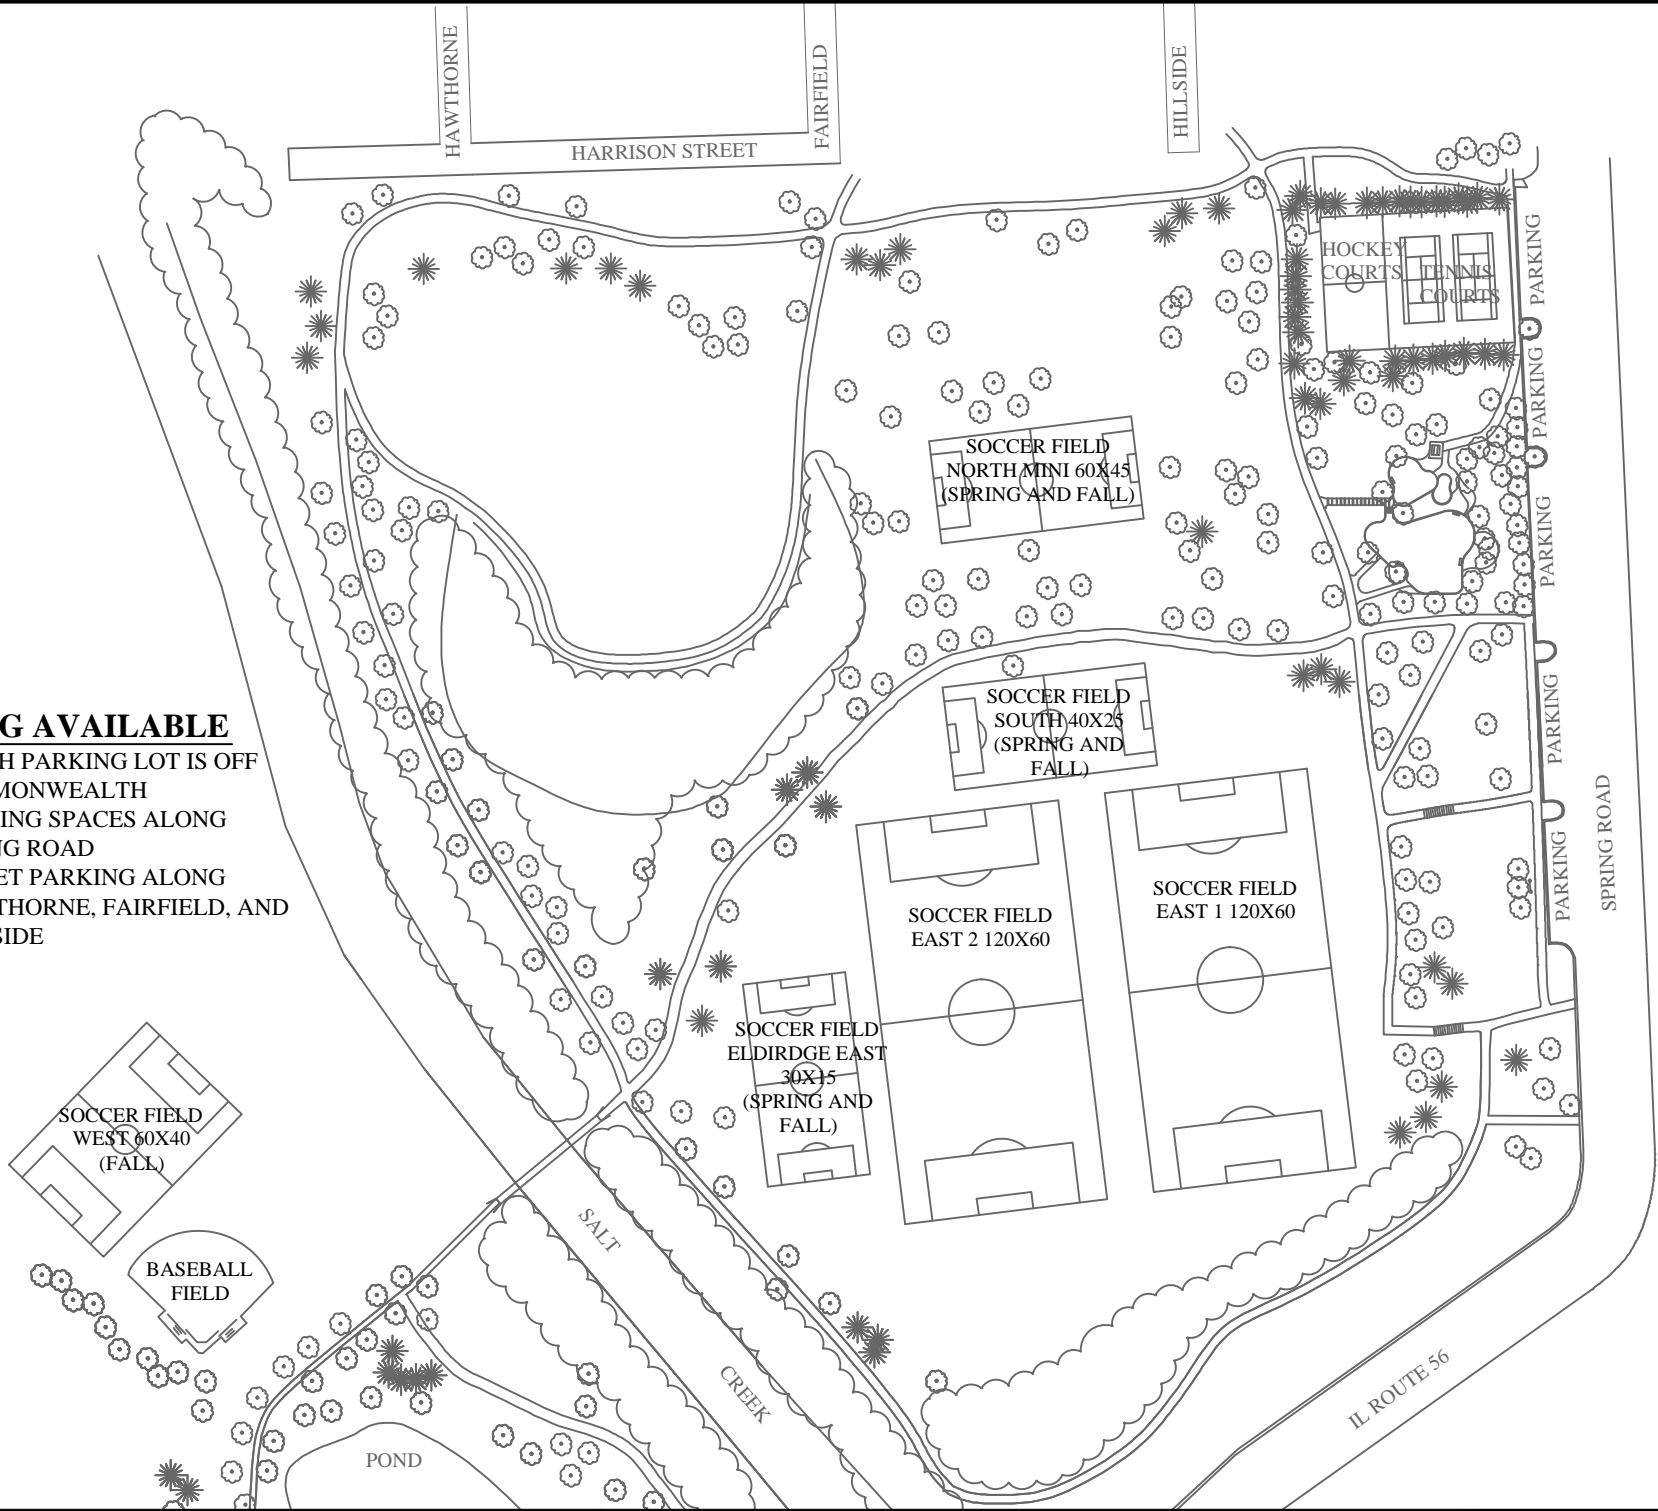

PARKING AVAILABLE

- SOUTH PARKING LOT IS OFF COMMONWEALTH
- PARKING SPACES ALONG SPRING ROAD
- STREET PARKING ALONG HAWTHORNE, FAIRFIELD, AND HILLSIDE

DATE: 7-16-10
 DRAWN BY:
 JERRY PASK, ASLA, RLA,
 CRRP, CPSI
 COLLEEN TOOMEY, ASLA

ELDRIDGE PARK
 363 COMMONWEALTH

SPORTS FIELD
 LOCATION MAP

NORTH

 SCALE: NONE

SHEET NO.
 1 OF 1