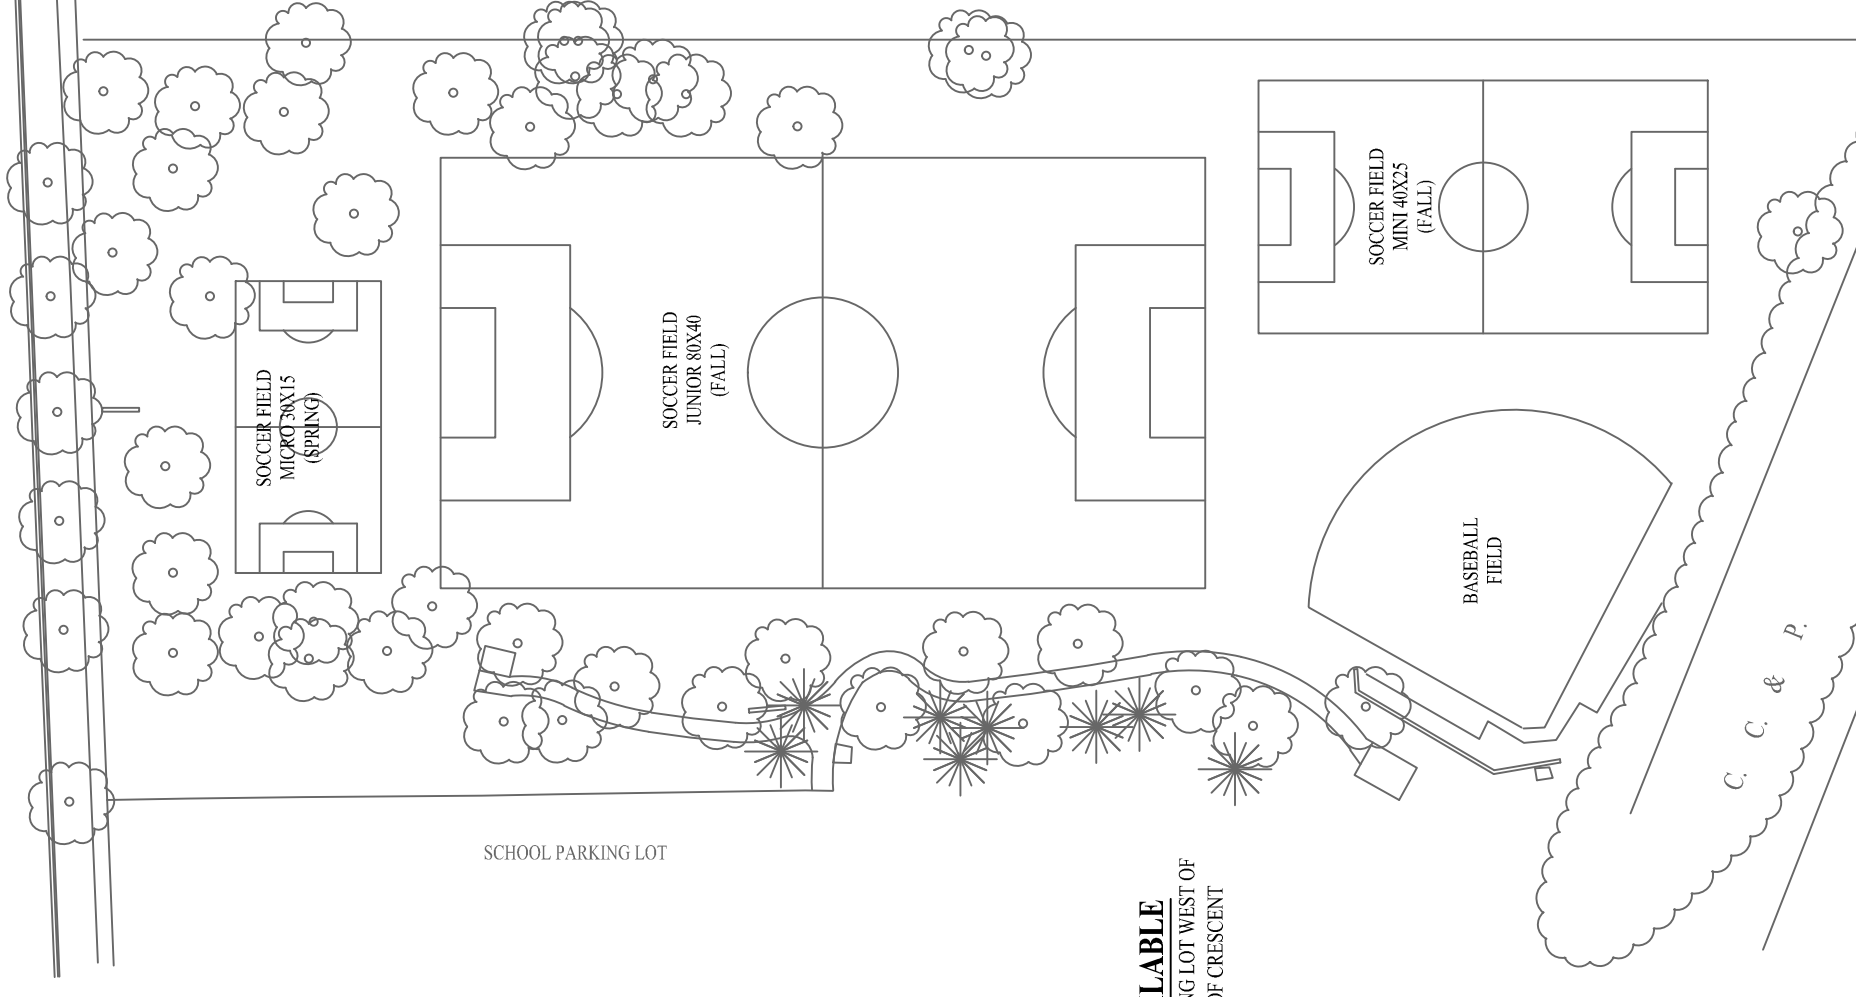

CRESCENT AVENUE

SCHOOL PARKING LOT

SOCCER FIELD
JUNIOR 80X40
(FALL)

SOCCER FIELD
MICRO 38X15
(SPRING)

SOCCER FIELD
MINI 40X25
(FALL)

BASEBALL
FIELD

C. C. & P.

PARKING AVAILABLE

- SCHOOL PARKING LOT WEST OF THE PARK OFF OF CRESCENT AVE

SHEET NO.

1 OF 1

SCALE:
NONE

NORTH

**SPORTS FIELD
LOCATION MAP**

**VAN VOORST PARK
CRESCENT AND LINDEN**

DATE: 7-22-10
DRAWN BY:
JERRY PASK, ASLA, RLA,
COLLEEN TOOMEY, ASLA